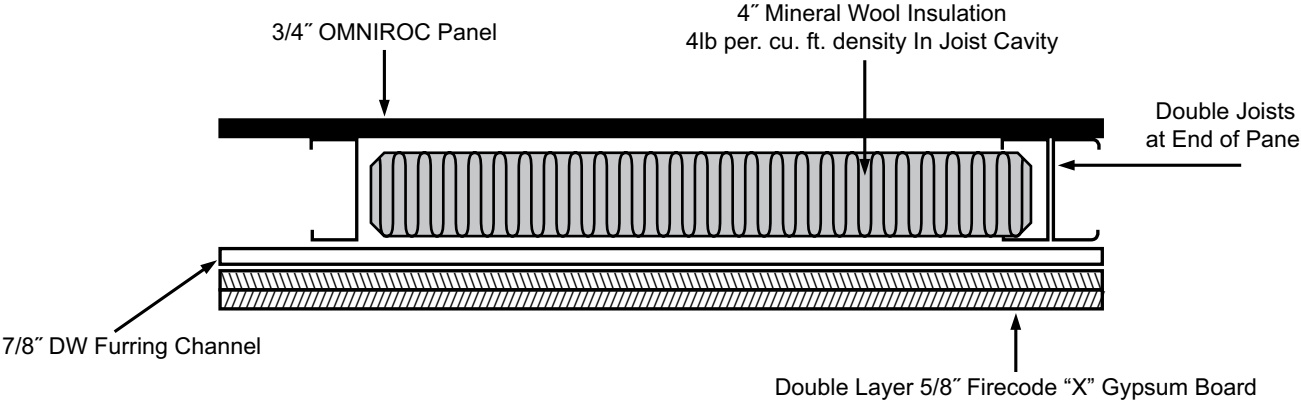

OMNIROC®
2 HOUR RATED FLOOR / CEILING ASSEMBLIES DETAIL

END VIEW

SIDE VIEW