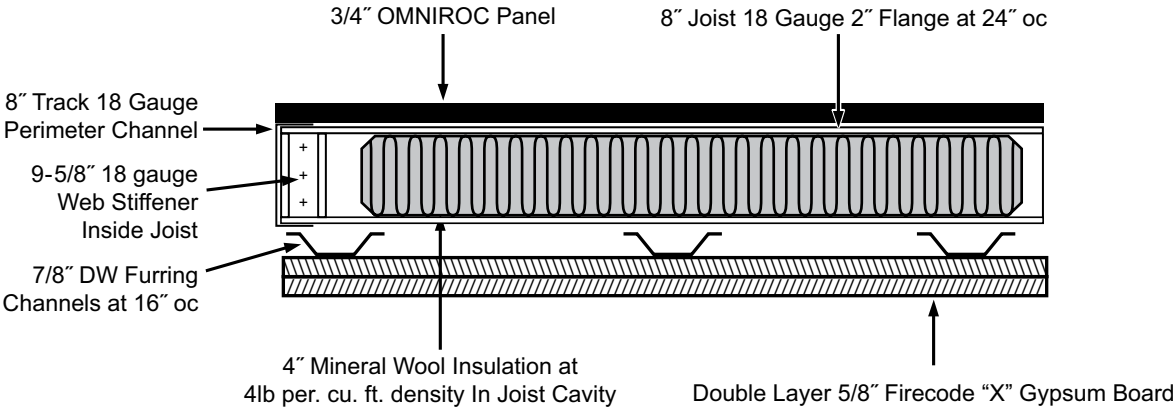

OMNIROC®
2 HOUR RATED FLOOR / CEILING ASSEMBLIES DETAIL

END VIEW

SIDE VIEW