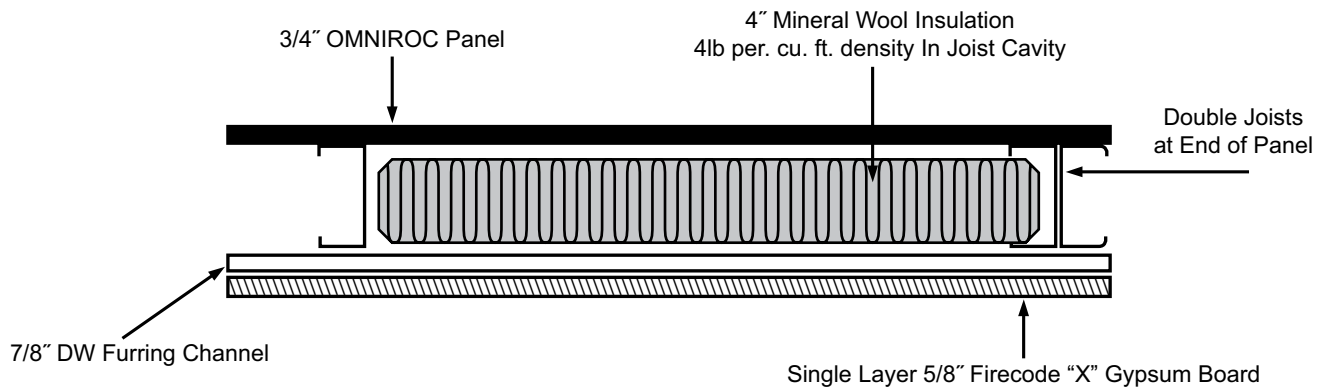

OMNIROC® 1 HOUR RATED FLOOR / CEILING ASSEMBLIES DETAIL

END VIEW

SIDE VIEW